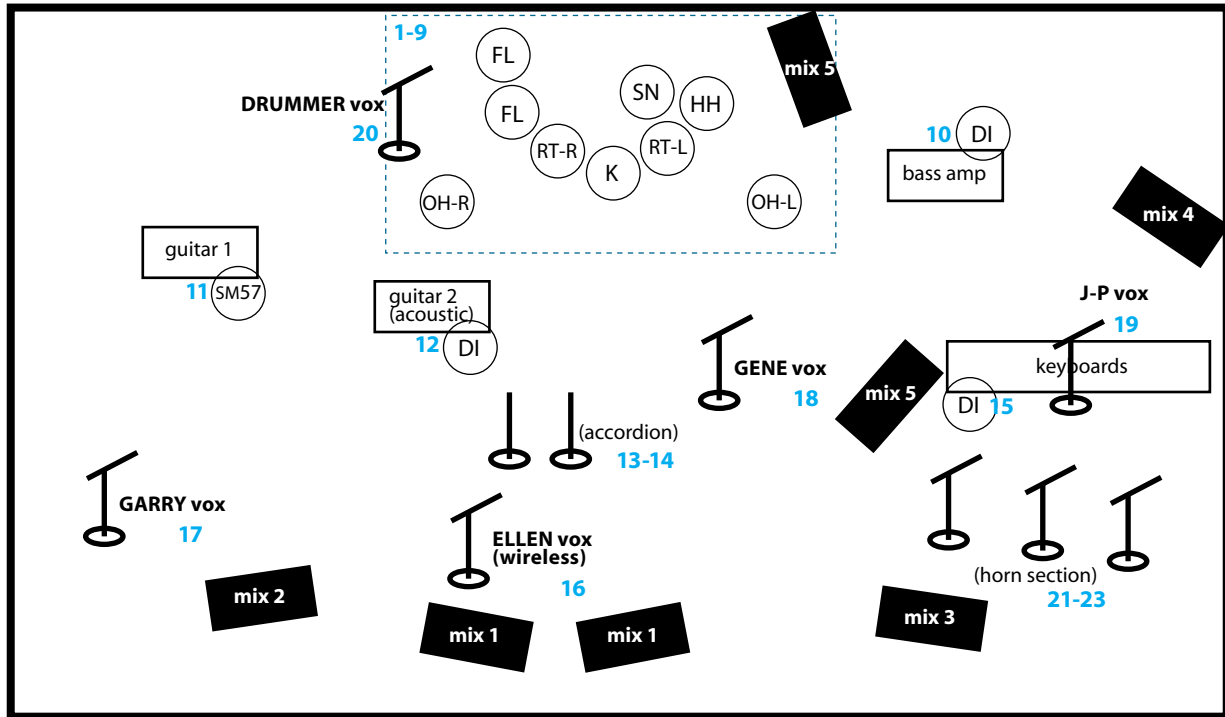

Ellen Whyte Stage Plot

- | | |
|-----------------|---|
| 1 Kick | Audix D6 |
| 2 Snare Top | Audix i-5 |
| 3 Snare Bottom | Audix i-5 |
| 4 Hi Hat | Audix SCX1-HC or ADX51 |
| 5 Rack1 | Audix D2 or Audix Micro-D |
| 6 Rack2 | Audix D2 or Audix Micro-D |
| 7 Floor | Audix D4 |
| 8 OVH L | Audix SCX1-C or Audix CX-112 |
| 9 OVH R | Audix SCX1-C or Audix CX-112 |
| 10 Bass | DI and Audix D4 |
| 11 Guitar Garry | Audix i-5 |
| 12 Guitar Ellen | DI |
| 13 Accordion L | Audix ADX20i-P |
| 14 Accordion R | Audix ADX20i-P |
| 15 Keys | DI |
| 16 Ellen Vocal | Audix W3-OM5 wireless system |
| 17 Garry Vocal | Audix OM5 |
| 18 Gene Vocal | Audix OM5 |
| 19 J.P. Vocal | Audix OM6 |
| 20 Spare Vocal | Audix OM5 |
| 21 Horn 1 | Audix i-5 |
| 22 Horn 2 | Audix i-5 |
| 23 Horn 3 | Audix i-5 (Audix D4 if miking a Baritone Sax) |