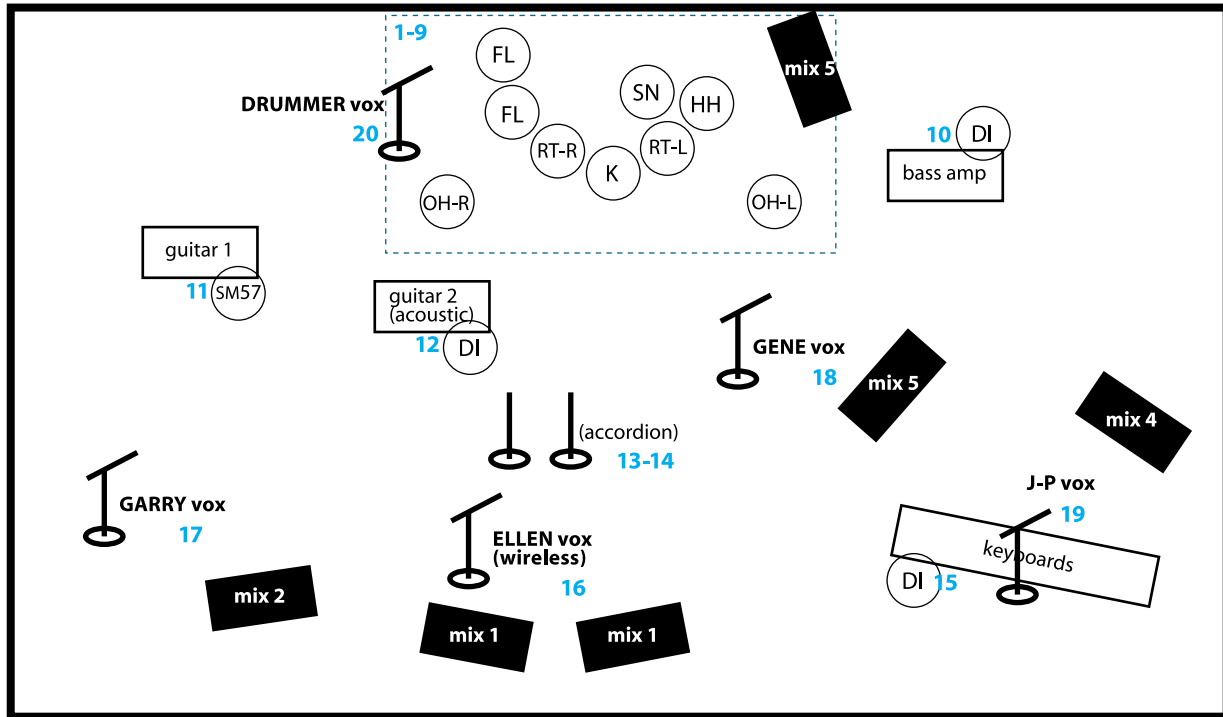

## Ellen Whyte Stage Plot - 5-Piece Configuration

- |                 |                              |
|-----------------|------------------------------|
| 1 Kick          | Audix D6                     |
| 2 Snare Top     | Audix i-5                    |
| 3 Snare Bottom  | Audix i-5                    |
| 4 Hi Hat        | Audix SCX1-HC or ADX51       |
| 5 Rack1         | Audix D2 or Audix Micro-D    |
| 6 Rack2         | Audix D2 or Audix Micro-D    |
| 7 Floor         | Audix D4                     |
| 8 OVH L         | Audix SCX1-C or Audix CX-112 |
| 9 OVH R         | Audix SCX1-C or Audix CX-112 |
| 10 Bass         | DI and Audix D4              |
| 11 Guitar Garry | Audix i-5                    |
| 12 Guitar Ellen | DI                           |
| 13 Accordion L  | Audix ADX20i-P               |
| 14 Accordion R  | Audix ADX20i-P               |
| 15 Keys         | DI                           |
| 16 Ellen Vocal  | Audix W3-OM5 wireless system |
| 17 Garry Vocal  | Audix OM5                    |
| 18 Gene Vocal   | Audix OM5                    |
| 19 J.P. Vocal   | Audix OM6                    |
| 20 Spare Vocal  | Audix OM5                    |